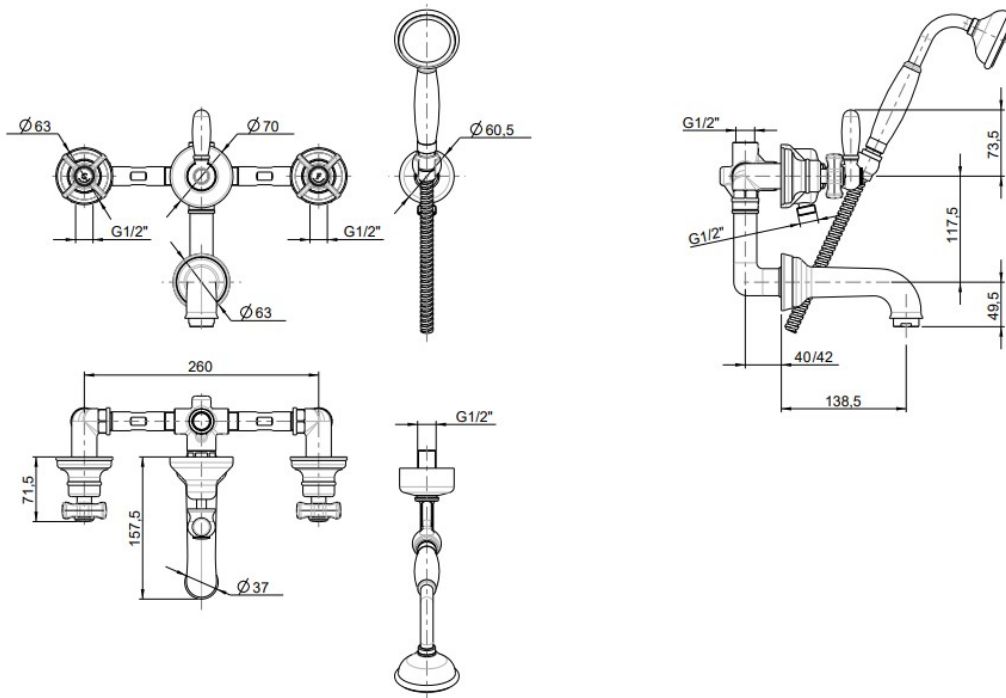

K U Y S E N
ENTERPRISES, INC.

Brand : FRATTINI, Italy
Name : MUSA Concealed bath/shower mixer
Item Code : 23011.00

Designer :

Color / Finish: Chrome
Dimensions : Overall (LxWxH in cm)

Product info:

- Concealed installation
- 2 handle with diverter
- With hand shower
- With bath spout